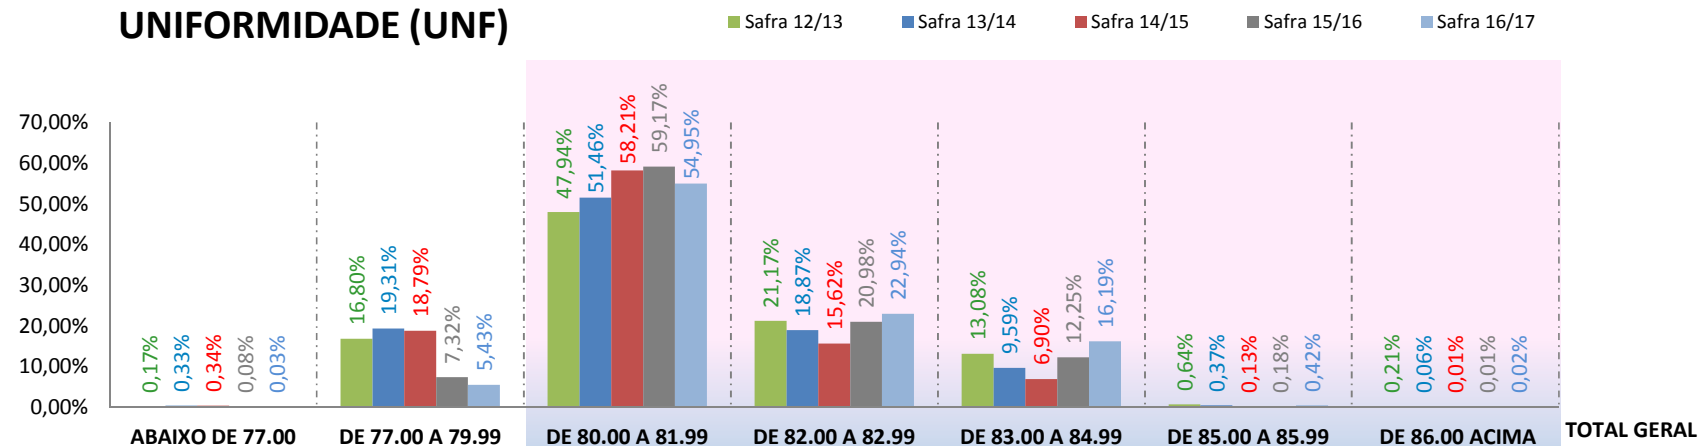

UNIFORMIDADE (UNF)

Fardos	Safra 12/13	Safra 13/14	Safra 14/15	Safra 15/16	Safra 16/17	TOTAL GERAL
	1.474	142.289	406.161	179.313	110.789	847.185
	3.821	222.147	591.909	217.070	110.358	1.150.249
	3.275	179.123	554.935	148.880	65.818	953.322
	564	50.322	406.495	144.134	84.160	687.028
	346	57.662	583.304	243.511	171.838	1.061.427