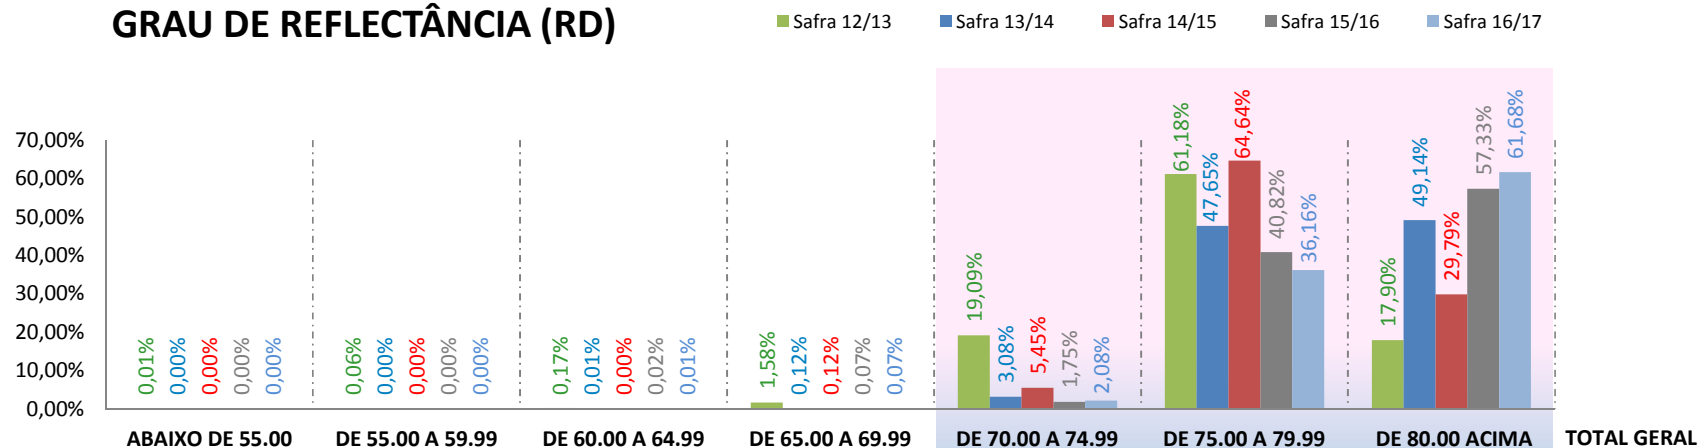

GRAU DE REFLECTÂNCIA (RD)

Fardos	Safra 12/13	Safra 13/14	Safra 14/15	Safra 15/16	Safra 16/17	TOTAL GERAL
	84	0	0	0	0	847.185
	545	0	0	13	0	1.150.249
	1.452	142	14	167	56	953.322
	13.407	1.434	1.131	481	752	687.028
	161.727	35.423	51.914	12.039	22.122	1.061.427
	518.296	548.070	616.258	280.471	383.823	
	151.674	565.180	284.005	393.857	654.674