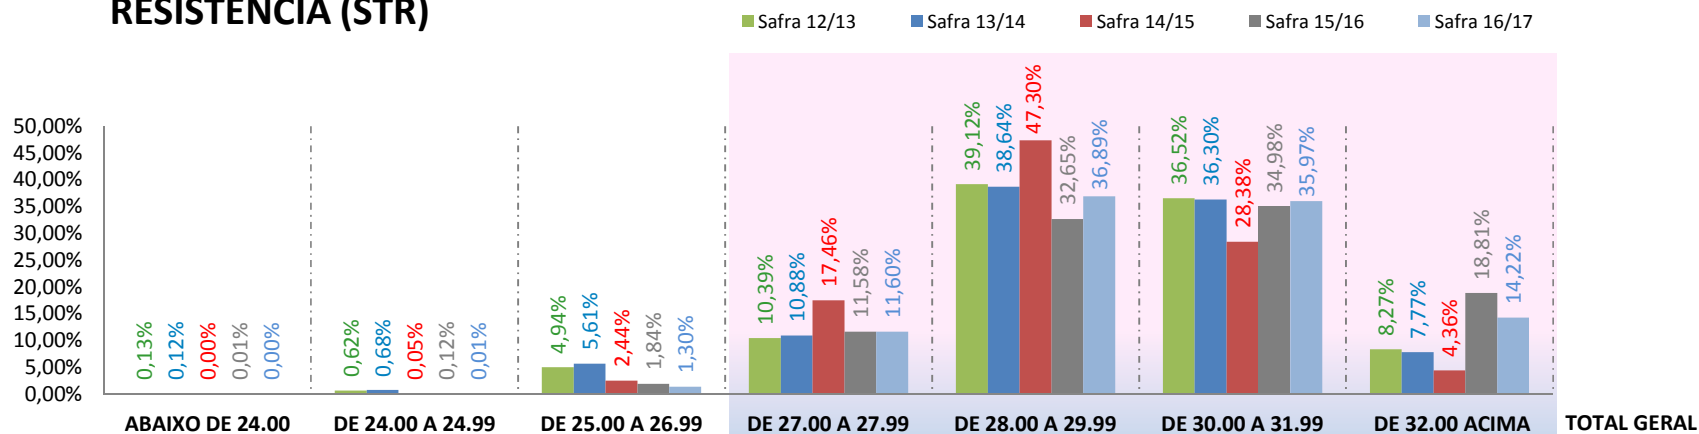

RESISTÊNCIA (STR)

Fardos	Safra 12/13	Safra 13/14	Safra 14/15	Safra 15/16	Safra 16/17	TOTAL GERAL
	1.101	5.220	41.866	88.007	331.460	847.185
	1.387	7.823	64.560	125.129	444.436	1.150.249
	0	511	23.275	166.484	450.946	953.322
	87	849	12.640	79.528	224.347	687.028
	20	119	13.812	123.110	391.584	1.061.427