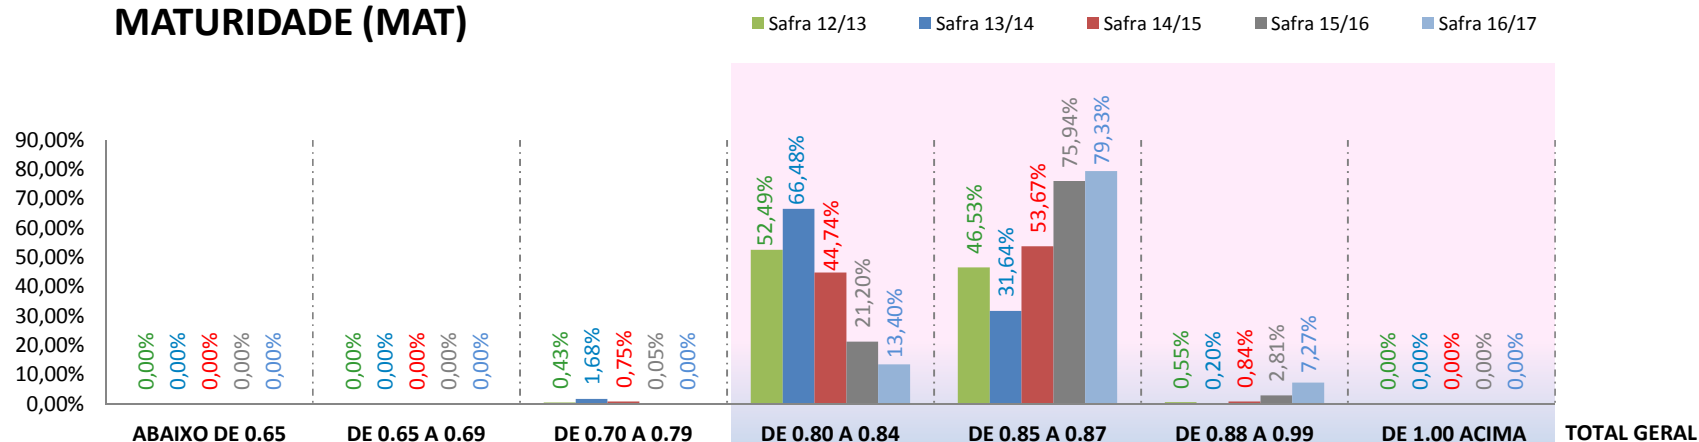

MATURIDADE (MAT)

Fardos	Safra 12/13	0	0	3.604	444.665	394.226	4.690	0	847.185
	Safra 13/14	0	0	19.329	764.699	363.971	2.250	0	1.150.249
	Safra 14/15	0	0	7.170	426.471	511.682	7.999	0	953.322
	Safra 15/16	0	0	328	145.660	521.730	19.310	0	687.028
	Safra 16/17	0	0	13	142.224	842.019	77.171	0	1.061.427