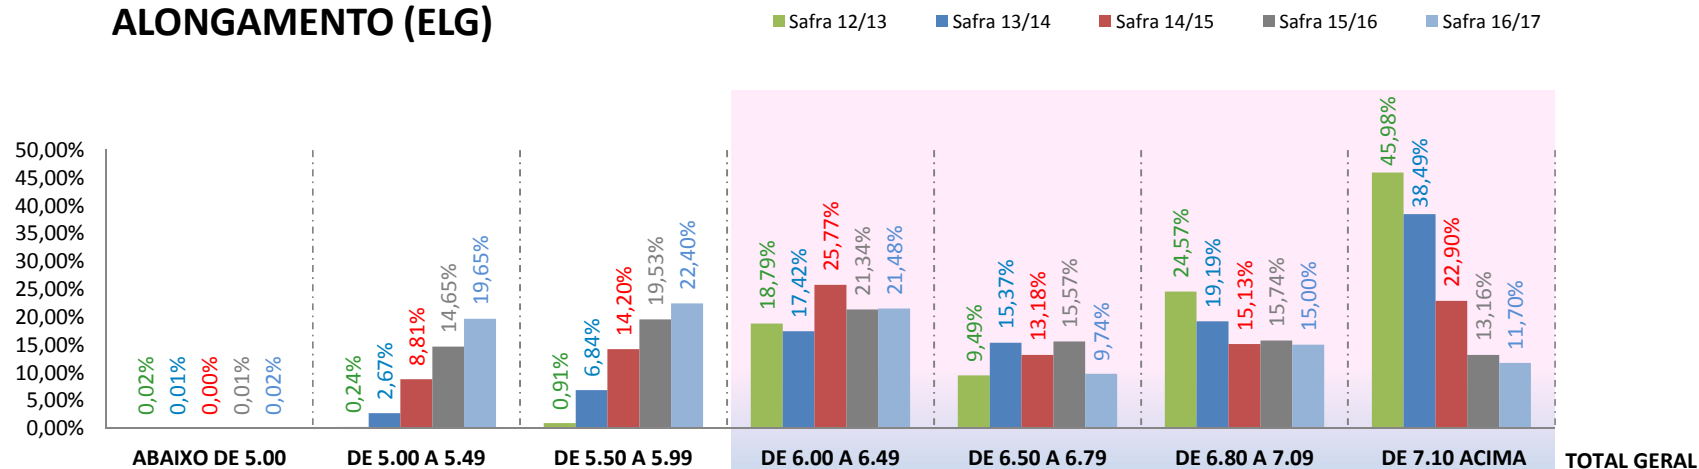

ALONGAMENTO (ELG)

Fardos	Safra 12/13	192	1.992	7.691	159.228	80.435	208.119	389.528	847.185
	Safra 13/14	82	30.764	78.709	200.414	176.740	220.772	442.768	1.150.249
	Safra 14/15	5	84.013	135.353	245.713	125.689	144.218	218.331	953.322
	Safra 15/16	73	100.619	134.154	146.640	106.992	108.114	90.436	687.028
	Safra 16/17	179	208.617	237.770	228.000	103.426	159.243	124.192	1.061.427