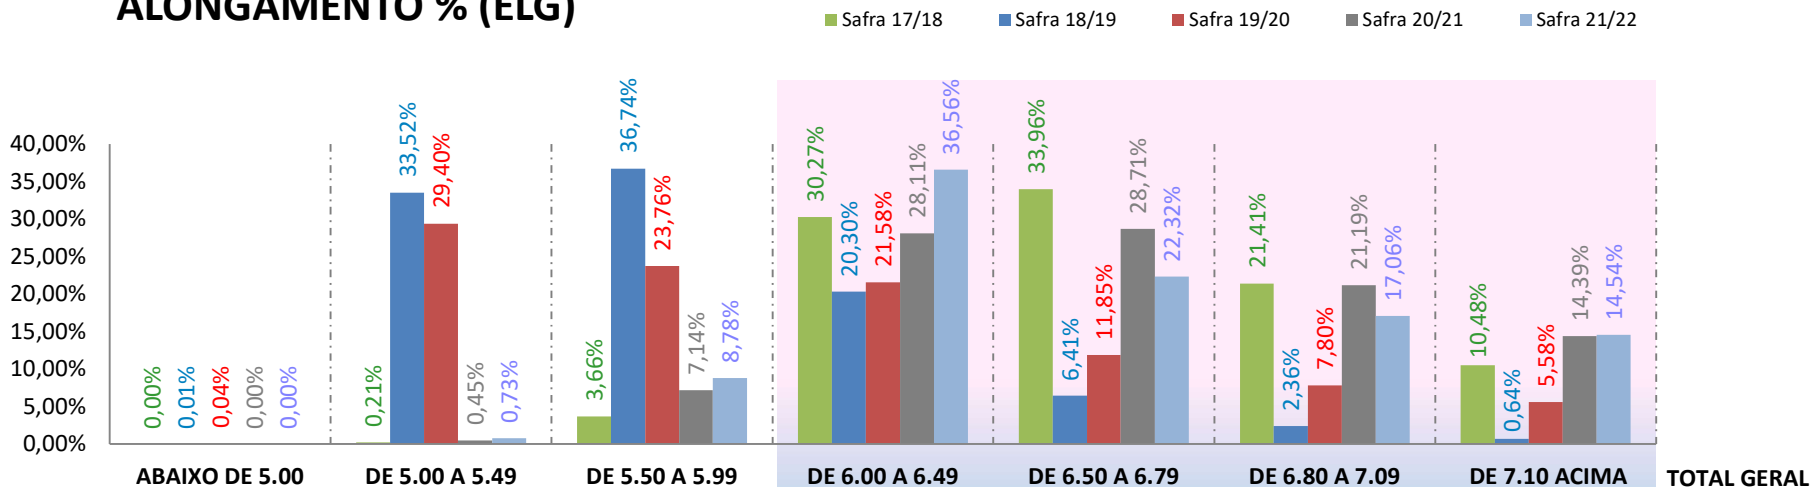

ALONGAMENTO % (ELG)

	Safra 17/18	Safra 18/19	Safra 19/20	Safra 20/21	Safra 21/22	TOTAL GERAL
Fardos	0	451	1.221	0	8	
	3.840	1.037.524	885.467	12.385	6.494	
	66.465	1.137.121	715.694	195.896	77.833	
	549.966	628.396	649.894	770.810	324.035	
	616.992	198.381	356.921	787.135	197.853	
	389.001	73.185	234.805	581.060	151.184	
	190.330	19.770	168.153	394.598	128.852	
	1.816.594	3.094.828	3.012.155	2.741.884	886.259