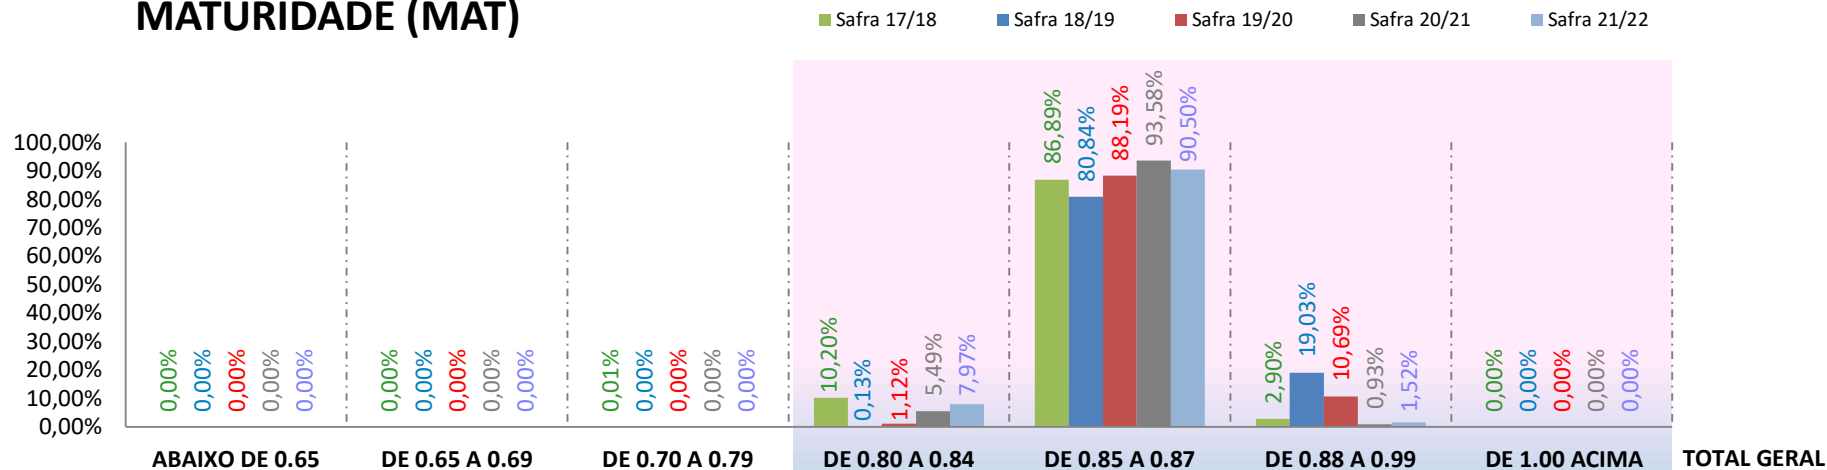

MATURIDADE (MAT)

Fardos	Safra 17/18	Safra 18/19	Safra 19/20	Safra 20/21	Safra 21/22	TOTAL GERAL
	0	0	106	185.329	1.578.512	1.816.594
	0	0	36	4.018	2.501.759	3.094.828
	0	0	18	33.784	2.656.443	3.012.155
	0	0	3	150.450	2.565.950	2.741.884
	0	0	38	70.663	802.081	886.259